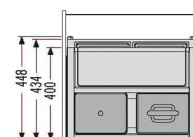

HAILO On Top System

3205601

GTIN: 4007126320513

For 60 cm wide base-cabinets

SLIDE

Suitable for cabinet width (cm)
60

The practical, extra Bio-Pullout Extension Lid for 60 cm recycling-systems, including 2 containers and 2 lids.

Ideally combinable with all slide systems of 600 mm width (3610621, -641, -661, -671, -681)

Specifications

Type of installation Inset	✓
Type of installation Slide	✓
Cabinet-width min. (cm)	60
Cabinet-width max. (cm)	60
Suitable for cabinet width (cm)	60
Sidewall mounted	✓
Product dimensions (WxDxH) (mm)	562 x 400 x 109

PRODUCT SPECIFICATION SHEET

Packing dimensions (WxDxH) (mm)	570 x 410 x 140
Color plastic parts	light grey
Pullout extension lid	Plastic-Pullout single extension lid
Weight (kg)	3,7